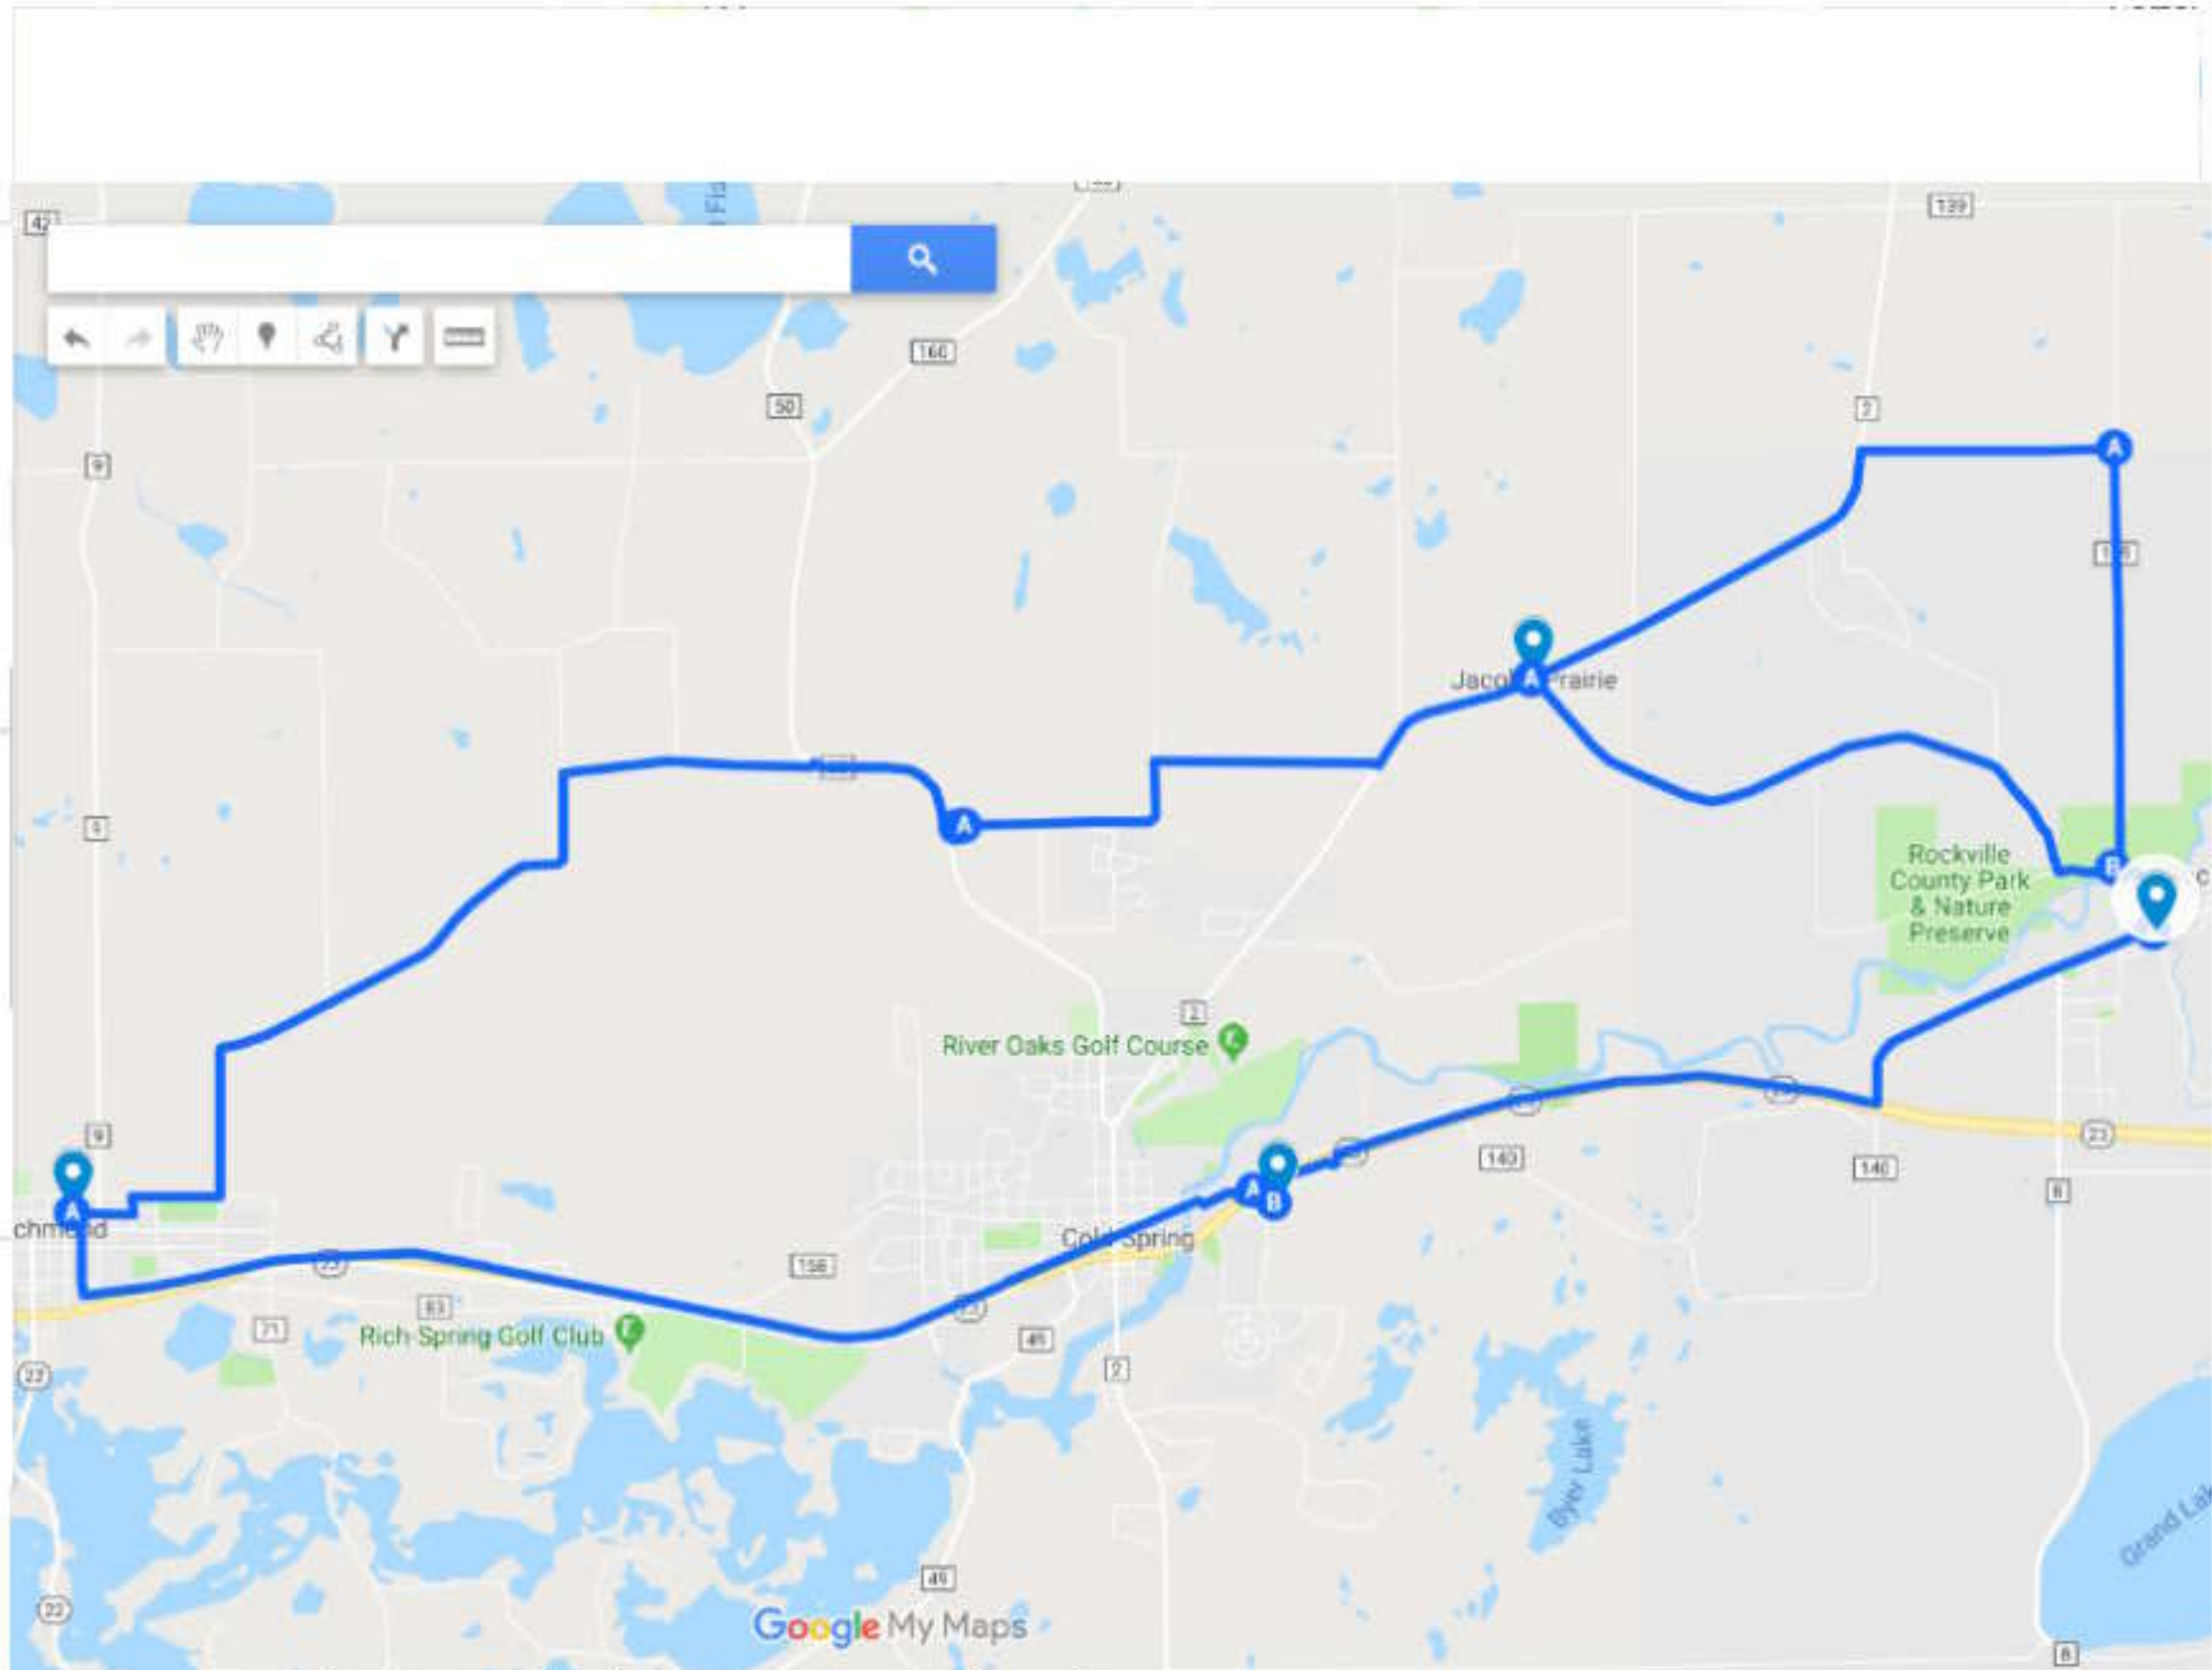

Pedal Pilgrimage

Pilgrimage Stops

 All items

Directions from 14886 MN-23, Cold Spring, MN 56320, USA to Sts Peter & Paul Church

- A** 14886 MN-23, Cold Spring, MN 56320, USA
- B** Sts Peter & Paul Church

Directions from Sts Peter & Paul Church to 15943 245th St, Cold Spring, MN 56320, USA

- A** Sts Peter & Paul Church
- B** 15943 245th St, Cold Spring, MN 56320, USA

Directions from 15943 245th St, Cold Spring, MN 56320, USA to St James Church

- A** 15943 245th St, Cold Spring, MN 56320, USA
- B** St James Church

Our Assumption Day pilgrimage to area churches

Directions from St James Church
to 11506 260th St, St Cloud, MN
56301, USA

A St James Church

B

11506 260th St, St Cloud, MN
56301, USA

Directions from 11506 260th St,
St Cloud, MN 56301, USA to 149
County Rd 82, Cold Spring, MN
56320, USA

A

11506 260th St, St Cloud, MN
56301, USA

B

149 County Rd 82, Cold Spring,
MN 56320, USA

Directions from 149 County Rd
82, Cold Spring, MN 56320, USA
to Starting and Ending point

A

149 County Rd 82, Cold Spring,
MN 56320, USA